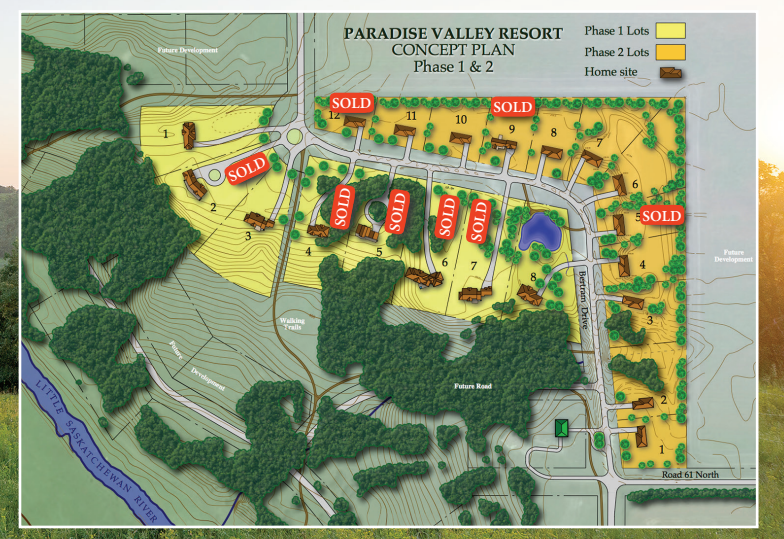

www.VillageofChater.com

Whistler Landing

Whistler Landing, a 55+ villa condominium lifestyle community, is located in Brandon on the west end of Braecrest Drive, close to 18th Street. Whistler Landing Condominium Residence on the "North Hill" of Brandon - **OVER 60% SOLD**. Call to reserve your new home today!

Prices and availability of lots are subject to change by AVIDA at any time without notice.

Phase 1 Lots - almost sold out

The Meadows subdivision in the village of Chater, is located in the Cornwallis Municipality, a few minutes east of Brandon. Its peaceful setting just east of the Glen Lea Golf Course, is a wonderful place to raise a family or to enjoy retirement living.

Within footsteps of Brandon

Building Lots - \$74,900

*Welcome to Paradise...
living in harmony with nature*

Friendly Village Charm

Reserve your home site
www.VillageofChater.com

Paradise Valley Resort, located in the Riverdale Municipality, is a residential resort community planned for people to live and enjoy in the natural setting that surrounds the breathtaking beauty of the Little Saskatchewan River Valley.

Reserve your home site - just minutes from Brandon

**Large Lots & Acreages
from \$69,900 - \$139,900**

www.ParadiseValleyResort.ca

Phase 2 Lots - Now For Sale